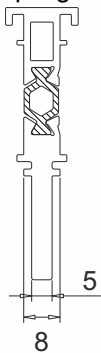

Technical

Fixed Lite

Opener

Opener Coupled With Fixed Lite Coupler

Two Openers With Drip Coupler

Coupling Bar

Fixed Lite Coupler

Drip Bar Coupler

SC BS, RTD,
GM, BK

**In-Line
Multi Lock**

SC, BS, RTD,
GM, BK

**Monkey Tail
Multi Lock**

SC, RTD,
GM, BK

Cockspur Locking Handles

**Scroll
Cockspur**

SC, RTD,
GM, BK