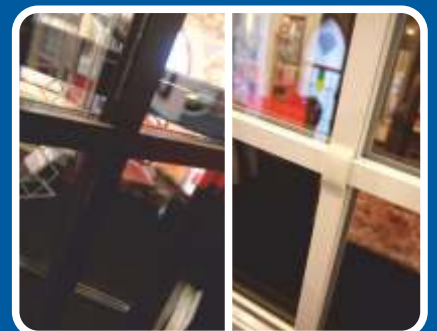

Butted Or Overlapped Astragals