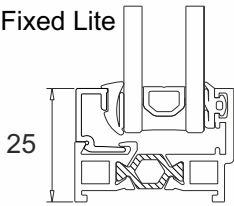

Technical

Fixed Lite